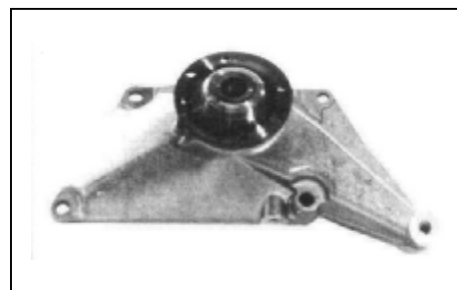

SUPPORT, COOLING FAN

Mercedes-Benz

Order No.: 200.205

Comp.-No.: 104 200 07 28

passend für / to fit:

MB: R129