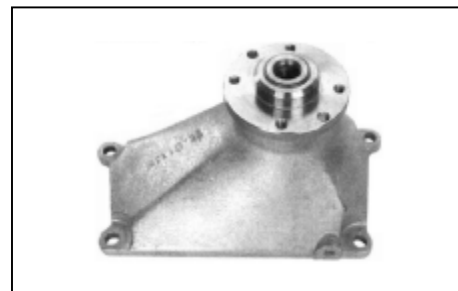

SUPPORT, COOLING FAN

Mercedes-Benz

Order No.: 200.203

Comp.-No.: 104 200 21 28

passend für / to fit:

MB: W210 / W636 / W140 / R129