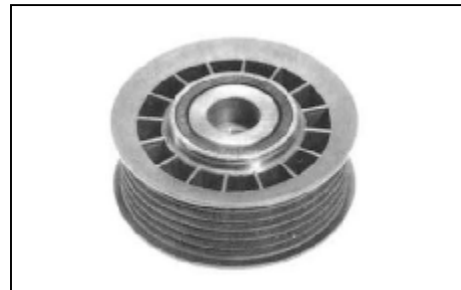

TENSIONER PULLEY, V-RIBBED BELT

Mercedes-Benz

Order No.: 300.105

Comp.-No.: 601 200 10 70

passend für / to fit:

MB: A124 / W124 / C124 / W210 / W463 / R129 / 601 / 602

TENSIONER PULLEY, V-RIBBED BELT

Mercedes-Benz